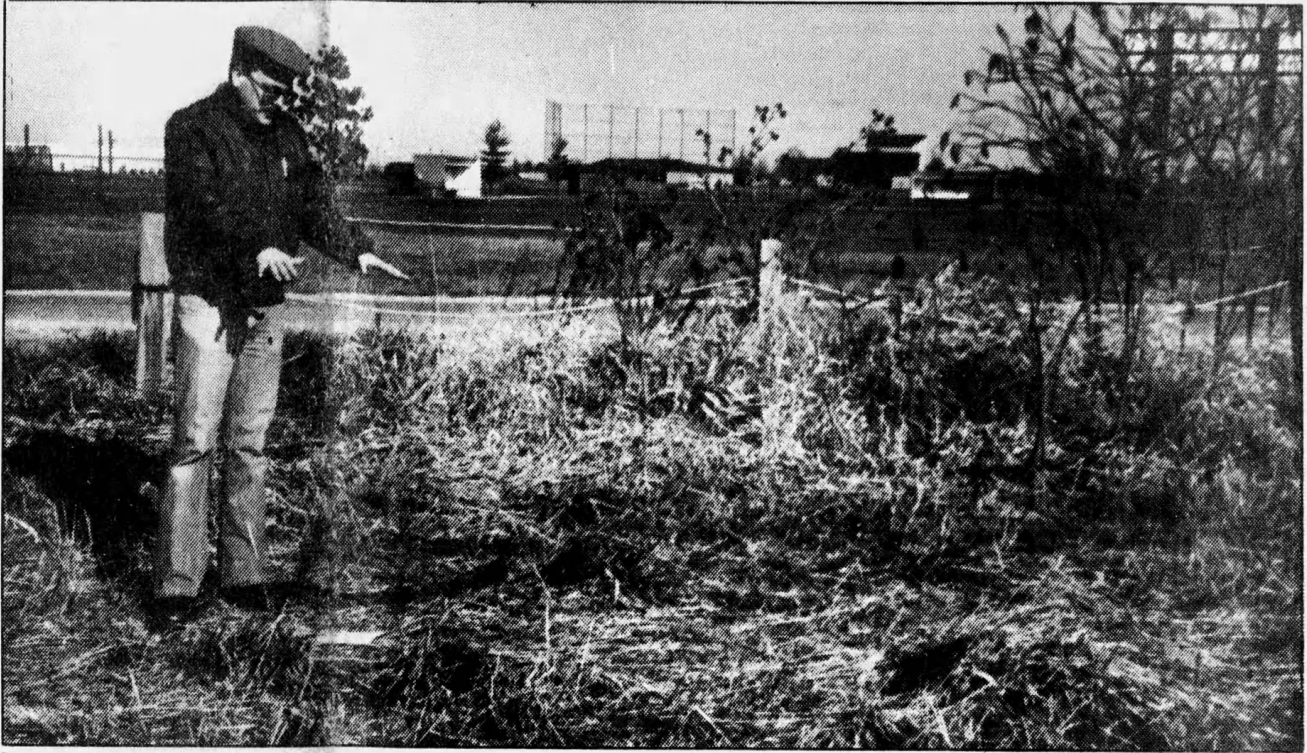

THE SCENES of the murders last week of the Dardeen family near Ina; Franklin County Coroner Robert Lewis shows where hunters found the body of Russell Keith Dardeen (above); below is the

mobile home where the bodies of Ruby Elaine Dardeen and the couple's two children were found.

--Benton Evening News photos