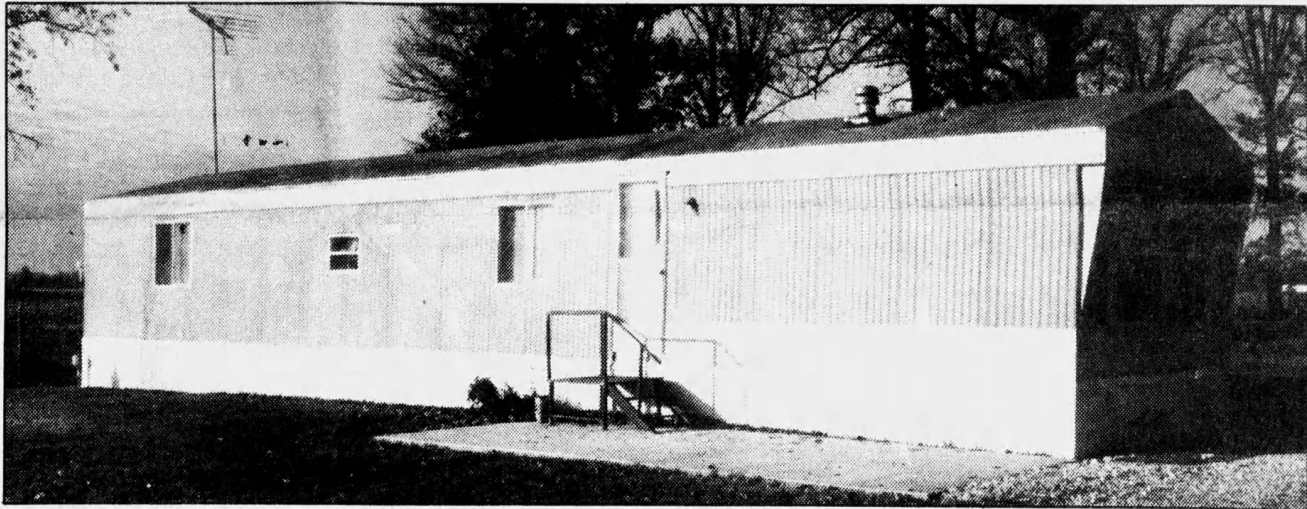

Clipped By:
DDL Moore
May 1, 2026